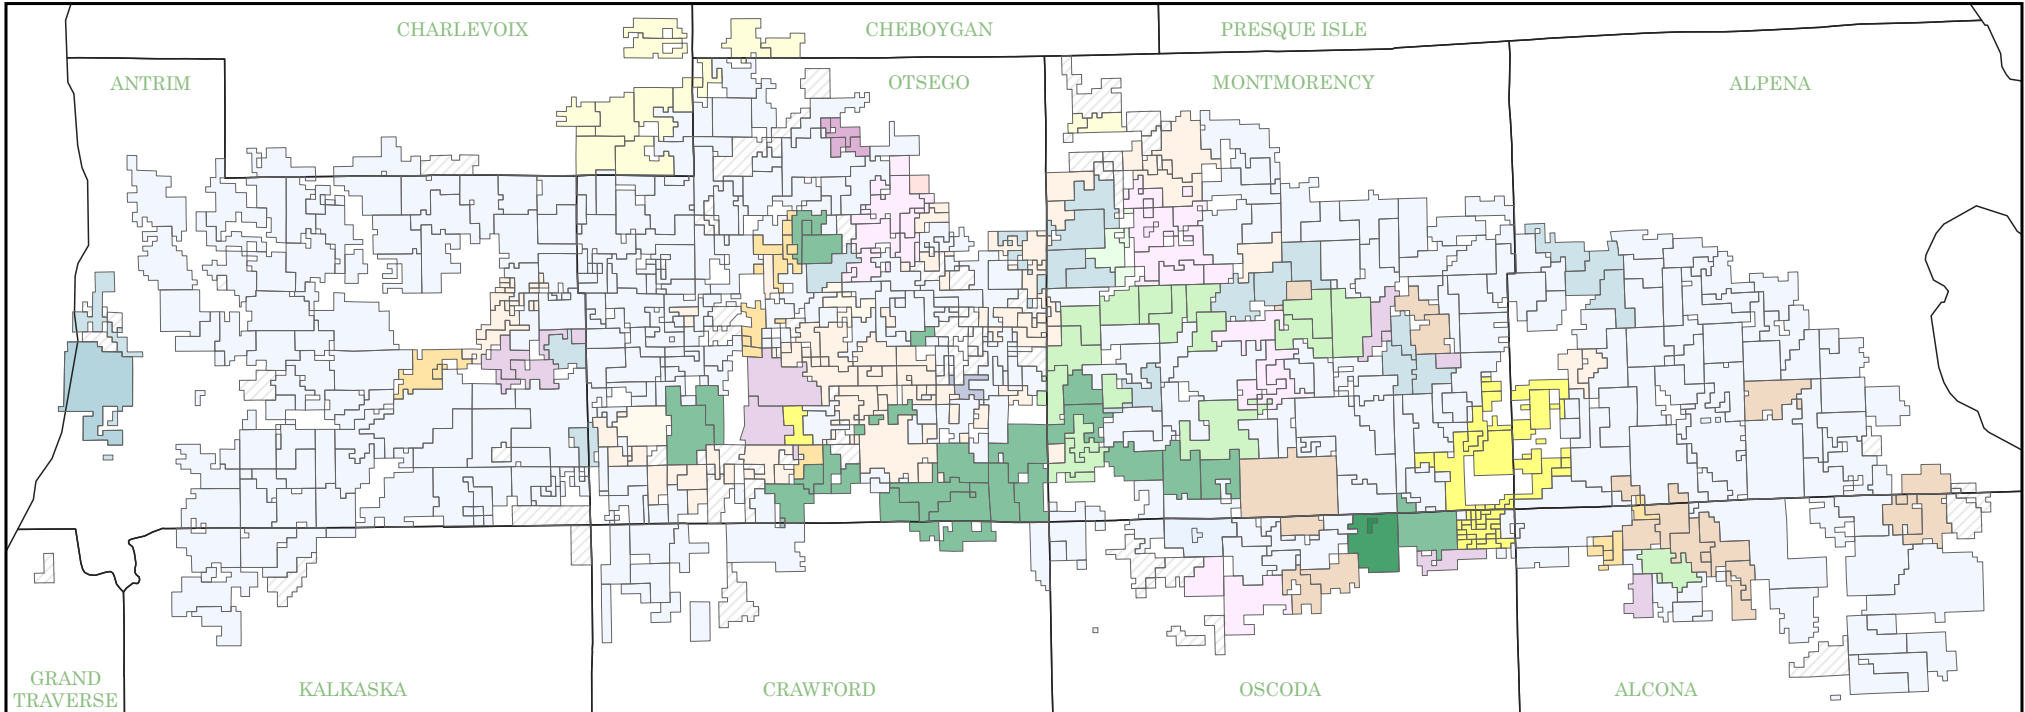

NORTHERN MICHIGAN ANTRIM PLAY

MANESS PETROLEUM
CORPORATION

EXPLORATION GEOLOGY & GEOPHYSICS

1425 S. MISSION RD, MT. PLEASANT, MI 48858

(989)773-5475 | FAX (989)775-5053

Cartographer: Emily Yoder

GIS Intern, Maness Petroleum

B.S., Geology & Geography: GIS

Central Michigan University

2022

ANTRIM OPERATORS